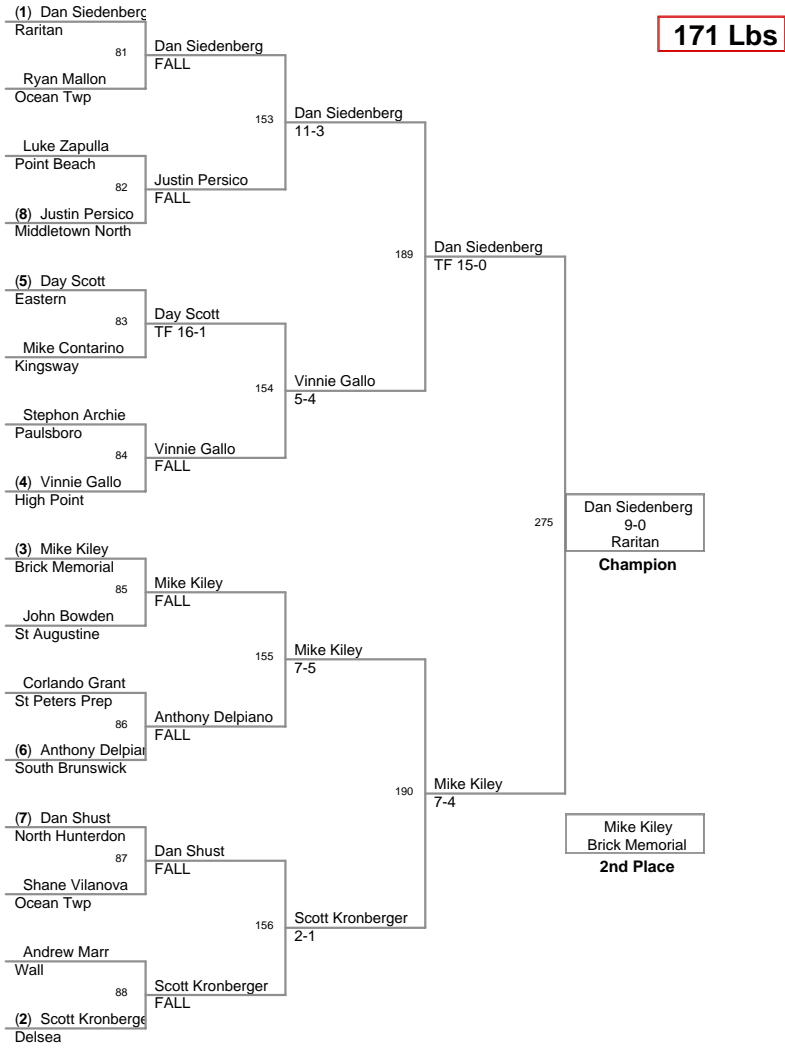

2007 Mustang Classic

**152 Lbs**

2007 Mustang Classic

**160 Lbs**

2007 Mustang Classic

**171 Lbs**

2007 Mustang Classic

**189 Lbs**