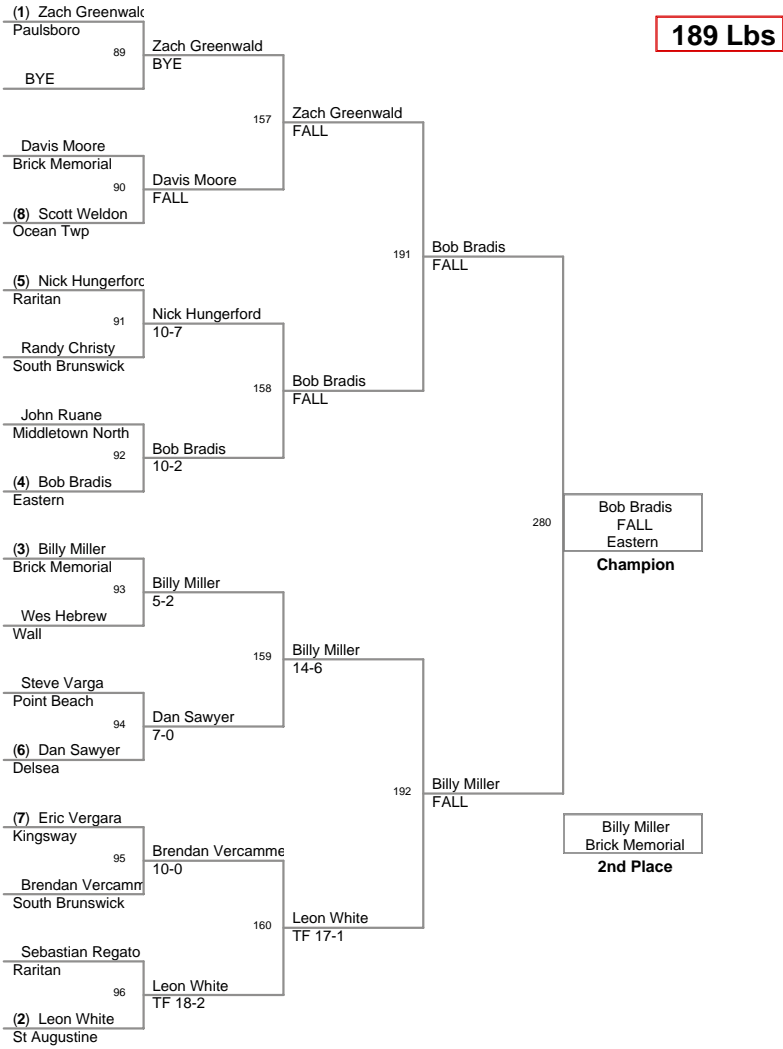

2007 Mustang Classic

**152 Lbs**

2007 Mustang Classic

**160 Lbs**

2007 Mustang Classic

**171 Lbs**

2007 Mustang Classic

**189 Lbs**