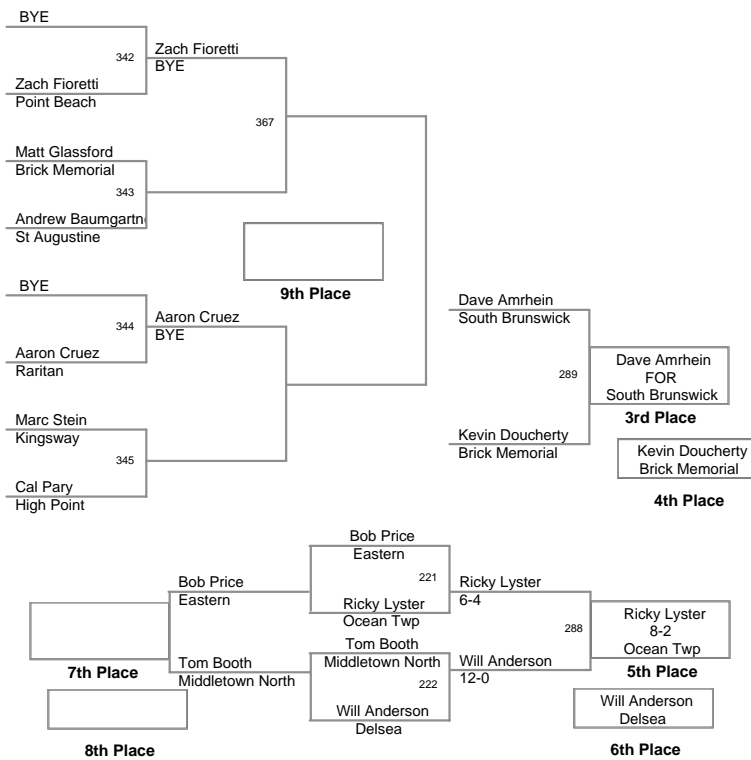

2007 Mustang Classic

215 Lbs