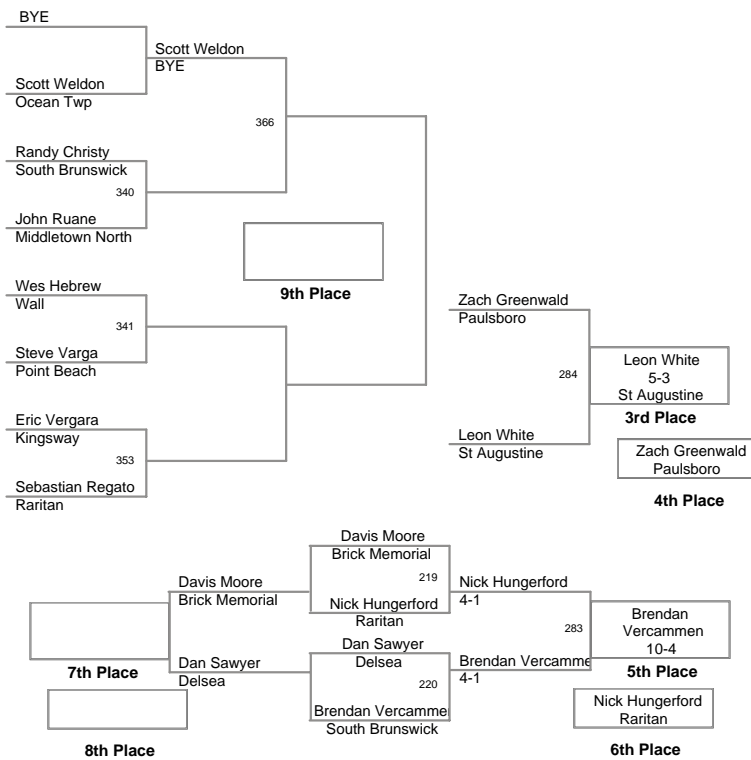

2007 Mustang Classic

**152 Lbs**

2007 Mustang Classic

**160 Lbs**

2007 Mustang Classic

**171 Lbs**

2007 Mustang Classic

**189 Lbs**